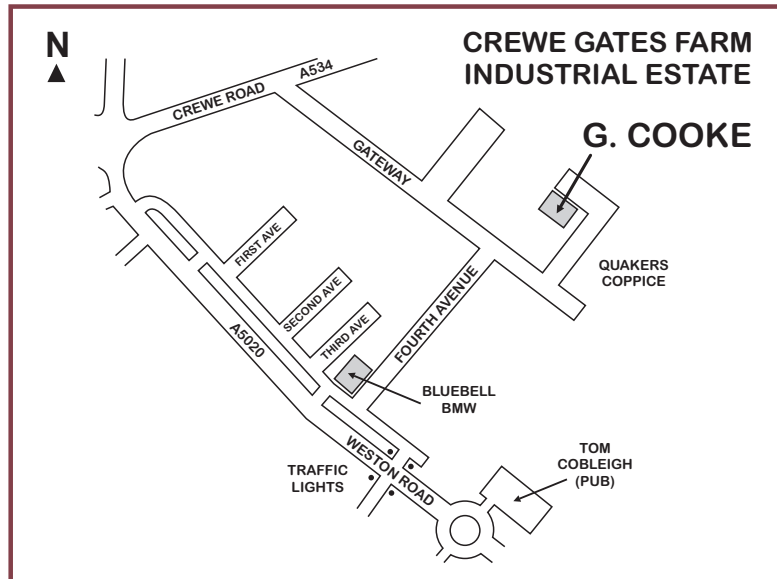

How to Find Us

G. Cooke - Coachbuilders

41 Quakers Coppice, Crewe Gates Farm Industrial Estate, Crewe, Cheshire CW1 6FA

tel: 01270 588598 fax: 01270 583787 email: info@cookecoachbuilders.com

web: www.cookecoachbuilders.com