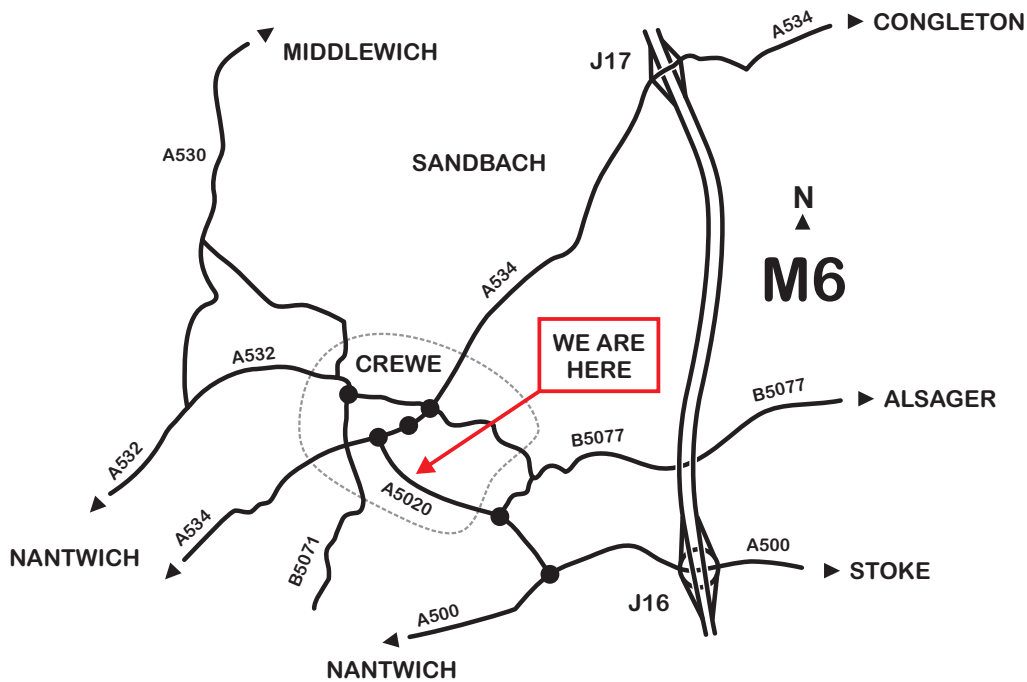

How to Find Us

G. Cooke - Coachbuilders

41 Quakers Coppice, Crewe Gates Farm Industrial Estate, Crewe, Cheshire CW1 6FA

tel: 01270 588598 fax: 01270 583787 email: info@cookecoachbuilders.com

web: www.cookecoachbuilders.com